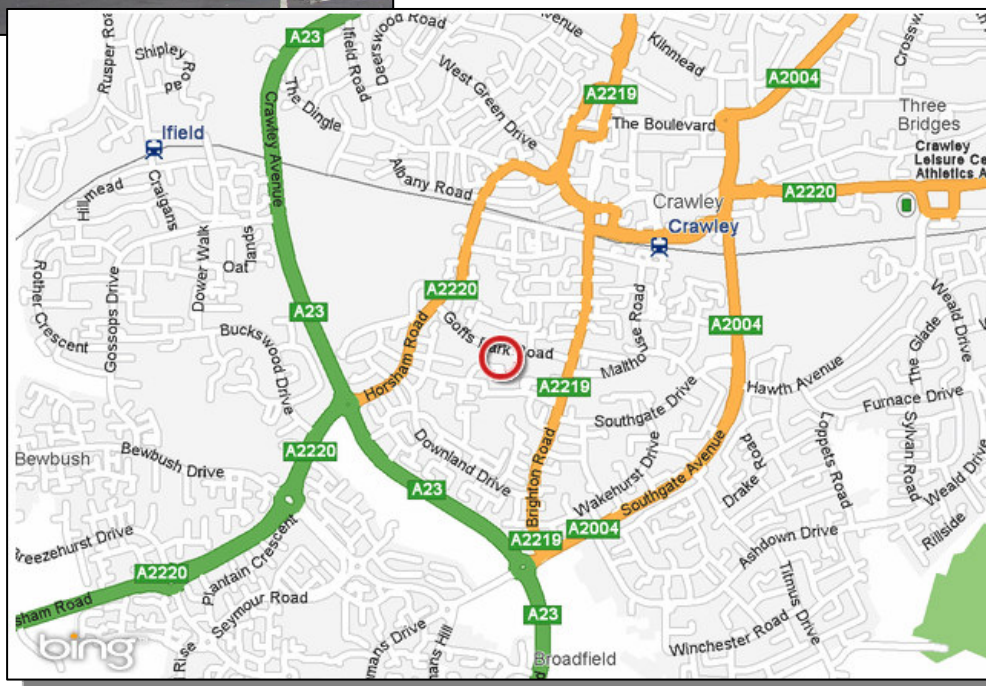

Training Venue : Gatwick Goffs Park Premier Inn

**Goffs Park Premier Inn
Goffs Park Road
Crawley
West Sussex
RH11 8AX**

Tel: 01293 535447
Website: www.premierinn.com

Golf House, Horsham Road, Pease Pottage, Crawley, West Sussex, RH11 9SG