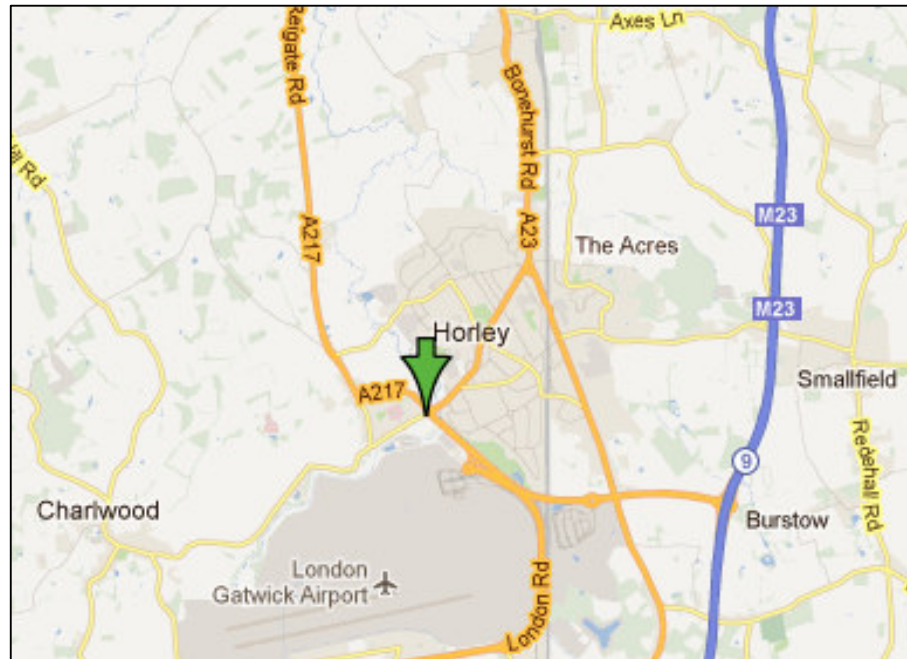

## **Holiday Inn Gatwick International Airport**

**Holiday Inn  
Gatwick Airport  
POVEY CROSS ROAD  
SURREY  
GATWICK  
RH6 0BA**

### **Directions:**

**FREE PARKING for Students**

### **Train**

- To : Gatwick Airport South Terminal
- Distance to Hotel : 1.0 Mile (1.61 KM)
- Hotel Shuttle Bus available (small charge)

Golf House, Horsham Road, Pease Pottage, Crawley, West Sussex, RH11 9SG